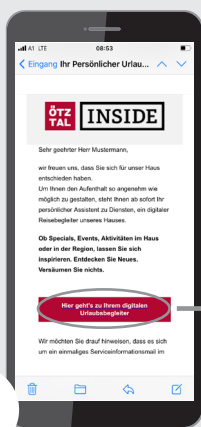

Deine digitale Inside Card erhältst du max. 14 Tage vor Anreise bzw. spätestens vor Ort! Alle Mitreisenden erhalten ihre persönliche Karte vom Hauptreisenden. **Seilbahnen oder andere Freizeitanlagen sind nicht inkludiert!** Alle Leistungen und Ermäßigungen findest du unter

➔ oetztal.com/inside

Ötztal Inside Card – your digital Guest Card

Here with us the unrivaled Ötztal Inside Card is already included - in a double pack with your digital Travel Companion! It provides all important details about the region, you can take part in the inclusive program for free, redeem exclusive price advantages in the Adventure Shop and enjoy your mobility advantage on the public buses.

Get your personal Ötztal Inside Card to your smartphone and you are guaranteed to experience even more of Ötztal!

How to get your free Inside Card

Here you activate the Inside Card

Here you can register

1