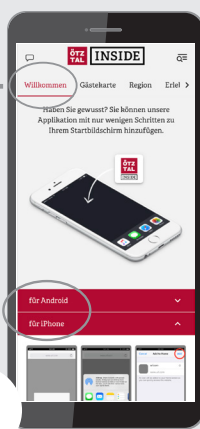

Get your personal Ötztal Inside Card to your smartphone and you are guaranteed to experience even more of Ötztal!

How to get your free Inside Card

Here you activate the Inside Card

Here you can register

1

Do the check-in

On site at the latest, you will receive our e-mail invitation which can be used to register.

2

Activate guest cards

Click on „Guest Card“ and then on „Mobile Karte“ – to activate your Inside Card and the Cards of your fellow travelers.

Here you find the instructions

Here you invite fellow travelers

3

Invite fellow travelers

Invite your fellow travelers via e-mail or WhatsApp so that they can use their personal Inside Card as well.

4

Always keep it at hand

Save the Inside Guide to the home screen of your smartphone. Follow the respective instructions to do so.

Your advantages

Travel Companion included – your Ötztal Inside Guide

By registering you receive special tips & features exactly for the period of your stay – e.g. activities, events, opening hours, weather...