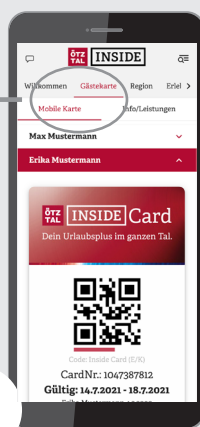

➔ oetztal.com/inside

Ötztal Inside Card – your digital Guest Card

Here with us the unrivaled Ötztal Inside Card is already included - in a double pack with your digital Travel Companion! It provides all important details about the region, you can take part in the inclusive program for free, redeem exclusive price advantages in the Adventure Shop and enjoy your mobility advantage on the public buses.

Get your personal Ötztal Inside Card to your smartphone and you are guaranteed to experience even more of Ötztal!

How to get your free Inside Card

Here you activate the Inside Card

Here you can register

1

Do the check-in

On site at the latest, you will receive our e-mail invitation which can be used to register.

2

Activate guest cards

Click on „Guest Card“ and then on „Mobile Karte“ – to activate your Inside Card and the Cards of your fellow travelers.