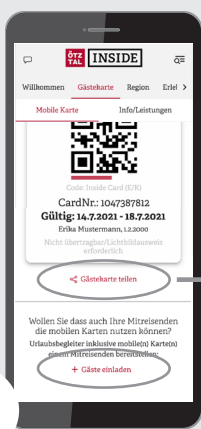

Get your personal Ötztal Inside Card to your smartphone and you are guaranteed to experience even more of Ötztal!

How to get your free Inside Card

Here you activate the Inside Card

Here you can register

1

Do the check-in

On site at the latest, you will receive our e-mail invitation which can be used to register.

2

Activate guest cards

Click on „Guest Card“ and then on „Mobile Karte“ – to activate your Inside Card and the Cards of your fellow travelers.

Here you find the instructions

Here you invite fellow travelers

3

Invite fellow travelers

Invite your fellow travelers via e-mail or WhatsApp so that they can use their personal Inside Card as well.

4

Always keep it at hand

Save the Inside Guide to the home screen of your smartphone. Follow the respective instructions to do so.

Your advantages

Travel Companion included – your Ötztal Inside Guide

By registering you receive special tips & features exactly for the period of your stay – e.g. activities, events, opening hours, weather...